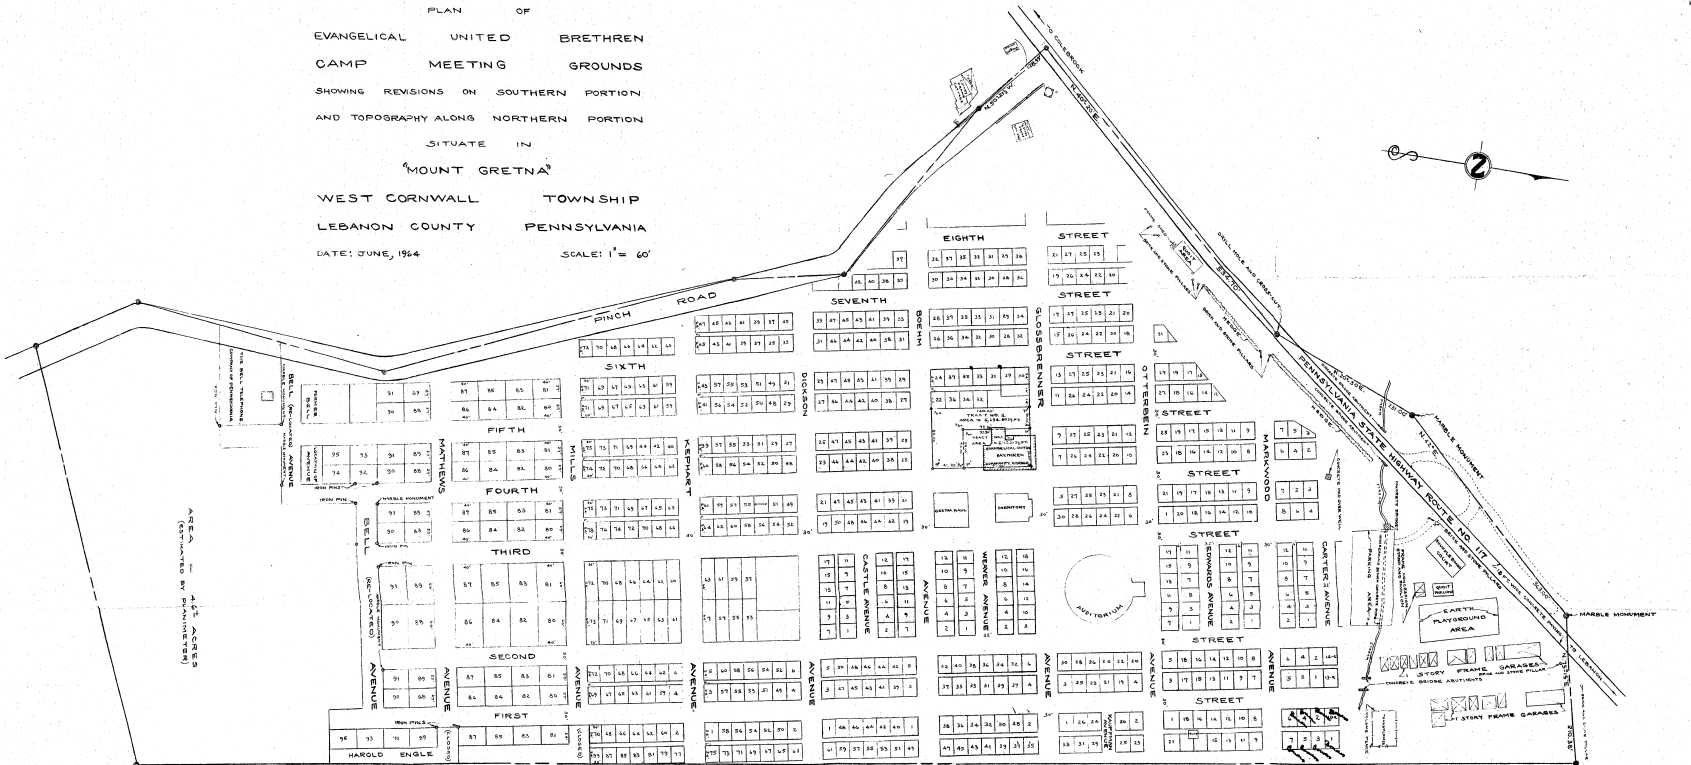

PLAN OF
EVANGELICAL UNITED BRETHREN
CAMP MEETING GROUNDS
SHOWING REVISIONS ON SOUTHERN PORTION
AND TOPOGRAPHY ALONG NORTHERN PORTION
SITUATE IN
'MOUNT GRENA'
WEST CORNWALL TOWNSHIP
LEBANON COUNTY PENNSYLVANIA
DATE: JUNE, 1964 SCALE: 1" = 60'

AREA 4.61 ACRES
(ESTIMATED BY PROMOTERS)

FRANKHOUSER ASSOCIATES, INC.